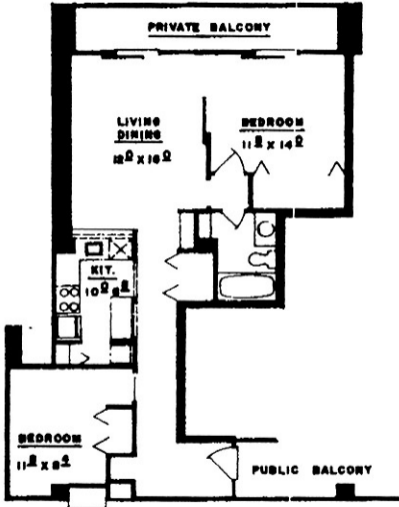

**PRIVATE
BALCONY**

**LIVING/DINING
SLEEPING
12'-0" X 21'-0"**

KITCHEN

BATH

BALCONY

A unit

PRIVATE BALCONY

LIVING

11'6" x 22'0"

BEDROOM

12'0" x 11'0"

KIT.

6'0" x 11'0"

BALCONY

B unit

C unit

PRIVATE BALCONY

BEDROOM

12⁰ X 9⁰

LIVING

DINING

11⁶ X 22⁰

BEDROOM

13⁴ X 12⁰

KIT.

6² X 9⁰

PUBLIC BALCONY

D unit