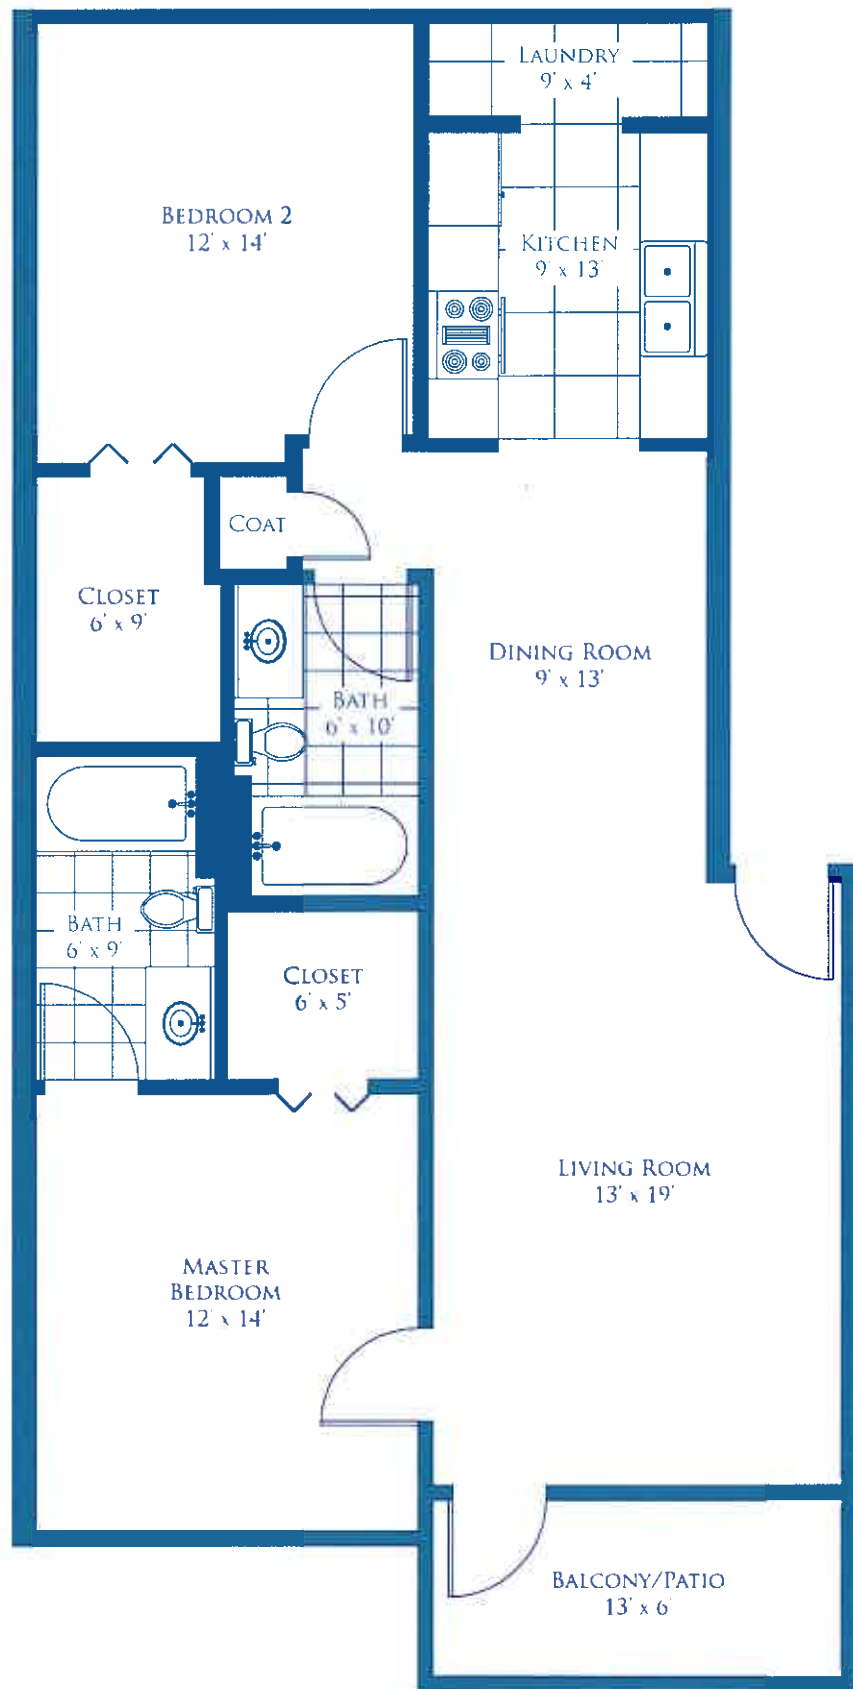

THE VERBENA

TOTAL: 751 S.F.
INTERIOR: 676 S.F.
BALCONY: 75 S.F.

MEASUREMENTS ARE APPROXIMATE
AND MAY VARY FROM ILLUSTRATION

THE BLUEBONNET

TOTAL: 825 S.F.
 INTERIOR: 749 S.F.
 BALCONY: 76 S.F.

MEASUREMENTS ARE APPROXIMATE
 AND MAY VARY FROM ILLUSTRATION

THE PRIMROSE

TOTAL: 987 S.F.
 INTERIOR: 911 S.F.
 BALCONY: 76 S.F.

MEASUREMENTS ARE APPROXIMATE
 AND MAY VARY FROM ILLUSTRATION

THE PALMETTO

TOTAL: 1116 S.F.
INTERIOR: 1040 S.F.
BALCONY: 76 S.F.

MEASUREMENTS ARE APPROXIMATE
AND MAY VARY FROM ILLUSTRATION

THE CYPRESS

TOTAL: 1167 s.f.
INTERIOR: 1092 s.f.
BALCONY: 75 s.f.

MEASUREMENTS ARE APPROXIMATE AND MAY VARY FROM ILLUSTRATION

THE LANTANA

TOTAL: 1941 s.e.
INTERIOR: 1789 s.e.
BALCONY: 152 s.e.

MEASUREMENTS ARE APPROXIMATE
AND MAY VARY FROM ILLUSTRATION