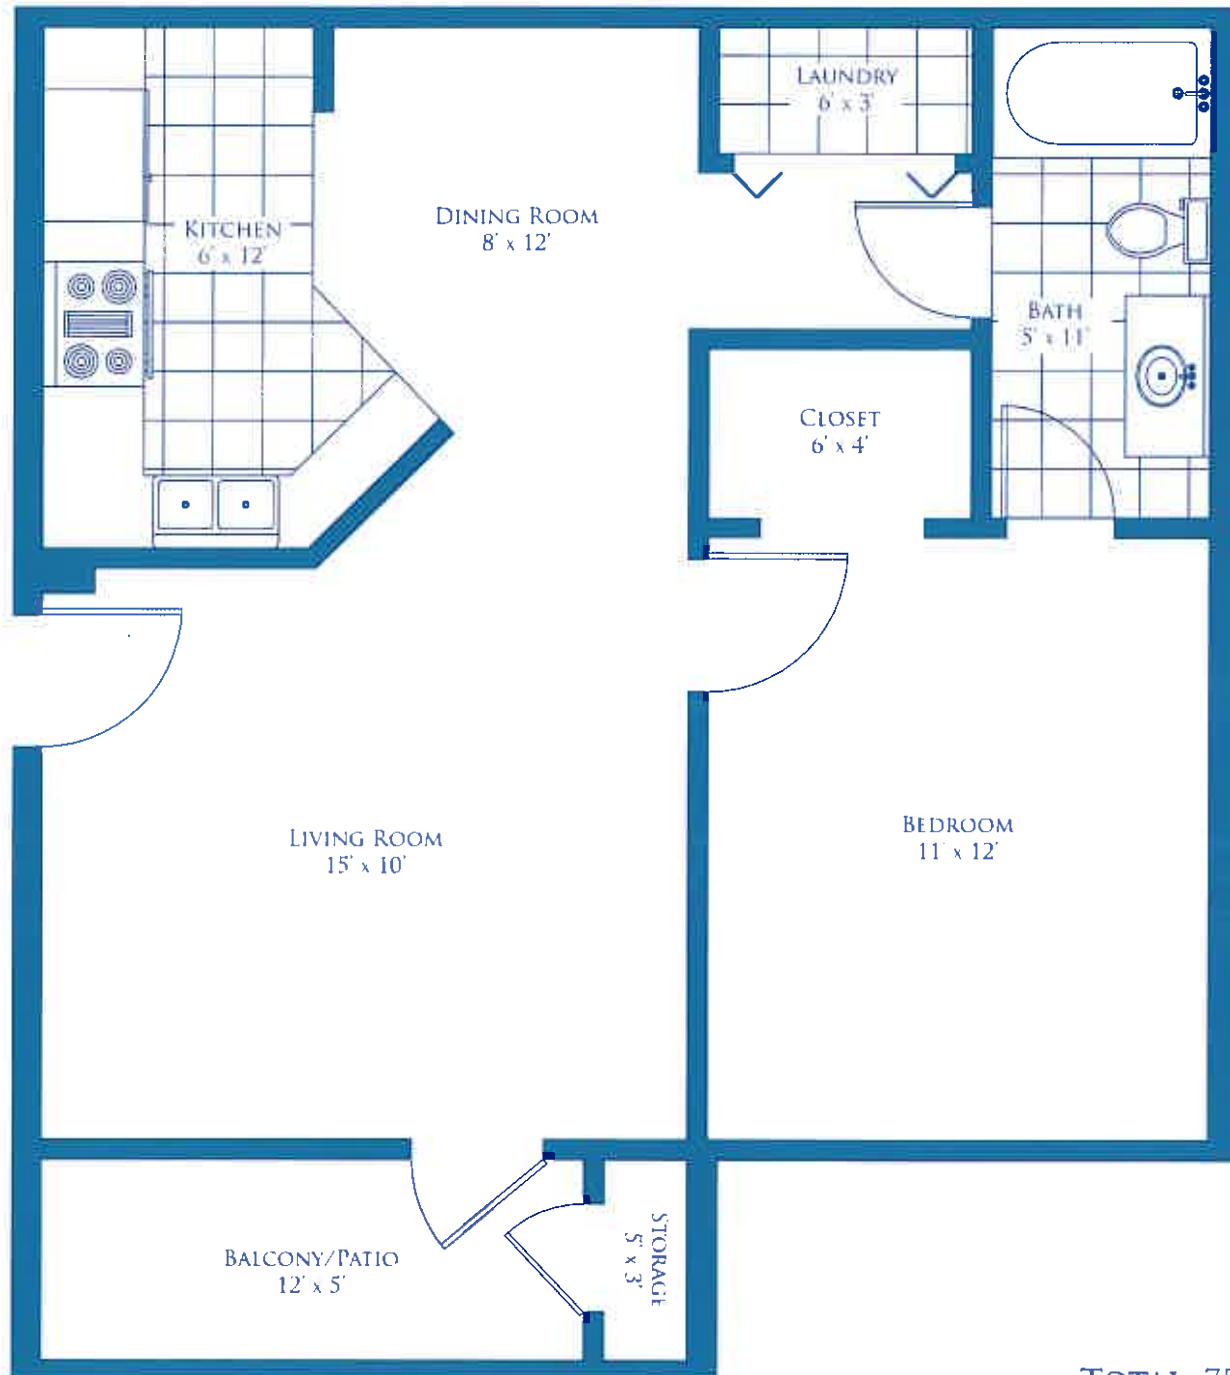

THE VERBENA

TOTAL: 751 S.F.
INTERIOR: 676 S.F.
BALCONY: 75 S.F.

MEASUREMENTS ARE APPROXIMATE
AND MAY VARY FROM ILLUSTRATION

THE BLUEBONNET

TOTAL: 825 S.F.
 INTERIOR: 749 S.F.
 BALCONY: 76 S.F.

MEASUREMENTS ARE APPROXIMATE
 AND MAY VARY FROM ILLUSTRATION

THE PRIMROSE

TOTAL: 987 S.F.
 INTERIOR: 911 S.F.
 BALCONY: 76 S.F.

MEASUREMENTS ARE APPROXIMATE
 AND MAY VARY FROM ILLUSTRATION

THE PALMETTO

TOTAL: 1116 S.F.
INTERIOR: 1040 S.F.
BALCONY: 76 S.F.

MEASUREMENTS ARE APPROXIMATE
AND MAY VARY FROM ILLUSTRATION

THE CYPRESS

TOTAL: 1167 s.f.
INTERIOR: 1092 s.f.
BALCONY: 75 s.f.

MEASUREMENTS ARE APPROXIMATE AND MAY VARY FROM ILLUSTRATION

THE LANTANA

TOTAL: 1941 s.e.
INTERIOR: 1789 s.e.
BALCONY: 152 s.e.

MEASUREMENTS ARE APPROXIMATE
AND MAY VARY FROM ILLUSTRATION