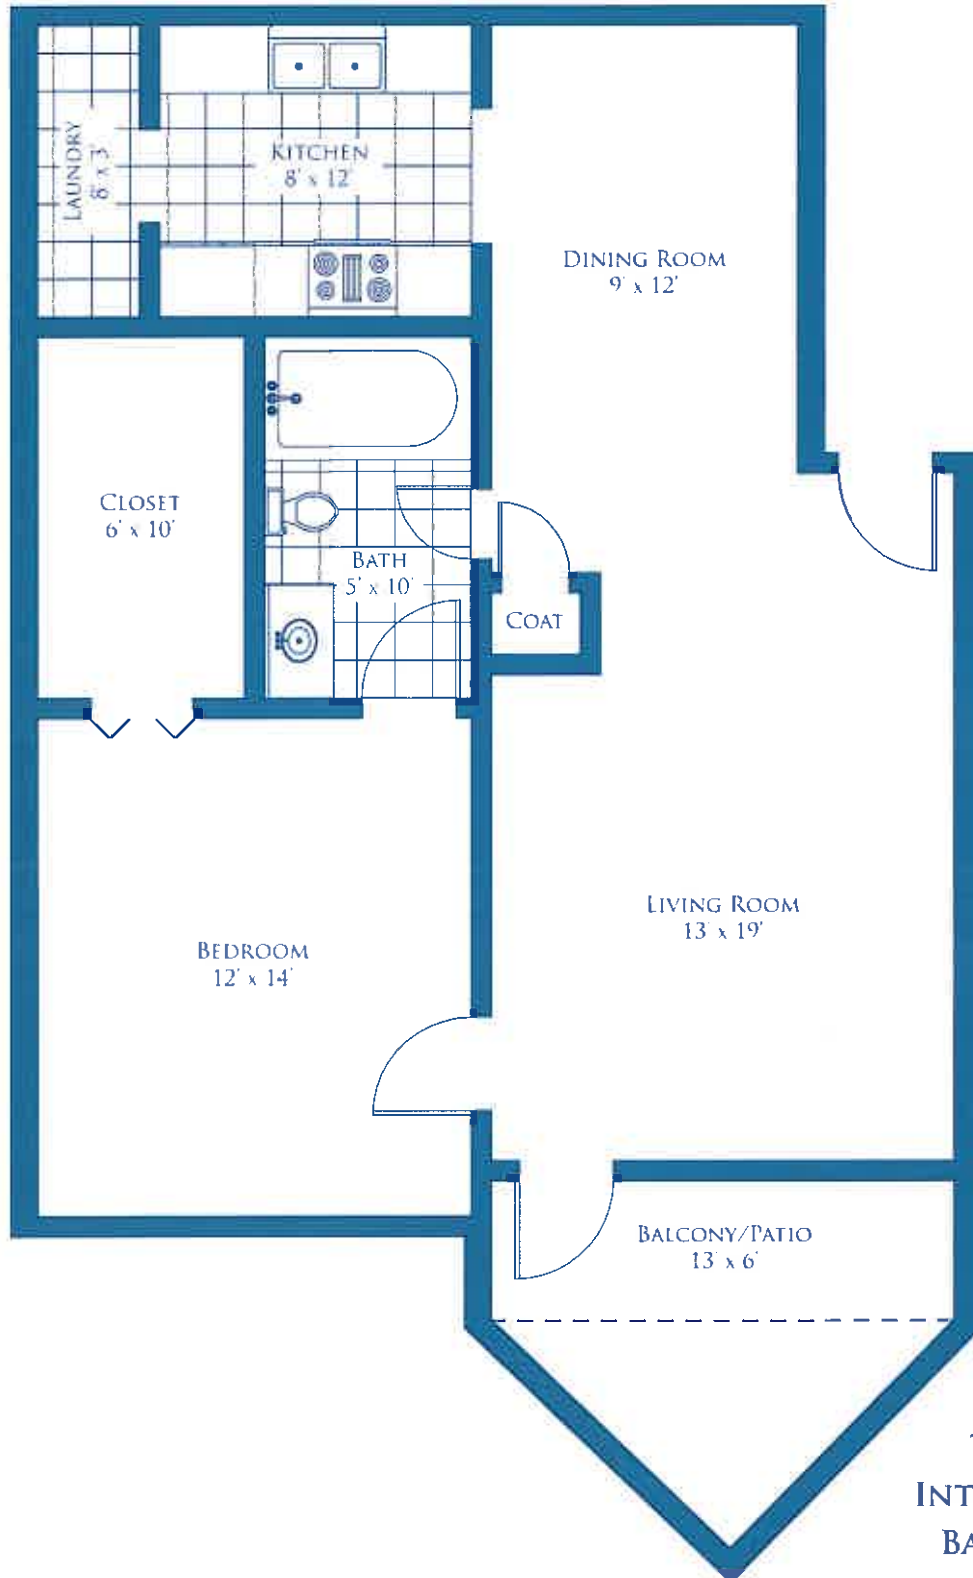

THE VERBENA

TOTAL: 751 S.F.
INTERIOR: 676 S.F.
BALCONY: 75 S.F.

MEASUREMENTS ARE APPROXIMATE
AND MAY VARY FROM ILLUSTRATION

THE BLUEBONNET

TOTAL: 825 S.F.
 INTERIOR: 749 S.F.
 BALCONY: 76 S.F.

MEASUREMENTS ARE APPROXIMATE
 AND MAY VARY FROM ILLUSTRATION

THE PRIMROSE

TOTAL: 987 S.F.
 INTERIOR: 911 S.F.
 BALCONY: 76 S.F.

MEASUREMENTS ARE APPROXIMATE
 AND MAY VARY FROM ILLUSTRATION

THE PALMETTO

TOTAL: 1116 S.F.
INTERIOR: 1040 S.F.
BALCONY: 76 S.F.

MEASUREMENTS ARE APPROXIMATE
AND MAY VARY FROM ILLUSTRATION

THE CYPRESS

TOTAL: 1167 s.f.
INTERIOR: 1092 s.f.
BALCONY: 75 s.f.

MEASUREMENTS ARE APPROXIMATE AND MAY VARY FROM ILLUSTRATION

THE LANTANA

TOTAL: 1941 s.e.
INTERIOR: 1789 s.e.
BALCONY: 152 s.e.

MEASUREMENTS ARE APPROXIMATE
AND MAY VARY FROM ILLUSTRATION