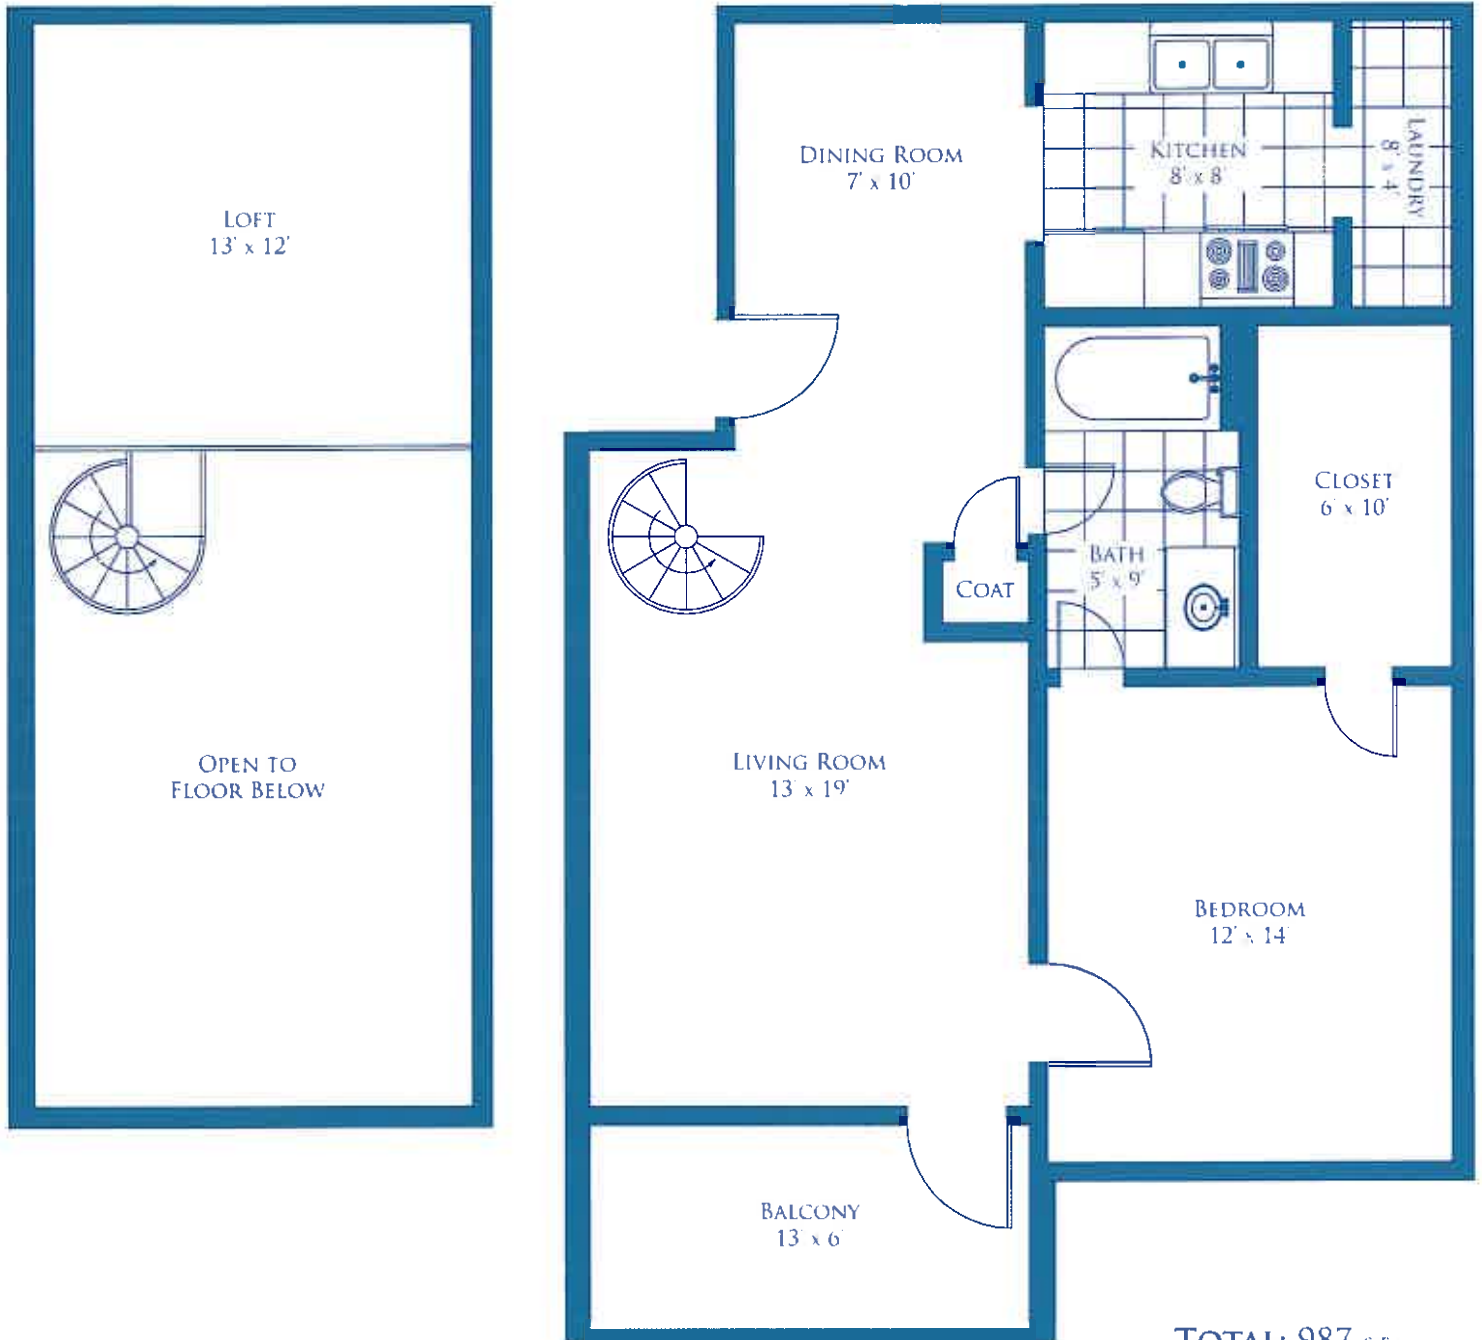

THE VERBENA

TOTAL: 751 S.F.
INTERIOR: 676 S.F.
BALCONY: 75 S.F.

MEASUREMENTS ARE APPROXIMATE
AND MAY VARY FROM ILLUSTRATION

THE BLUEBONNET

TOTAL: 825 S.F.
 INTERIOR: 749 S.F.
 BALCONY: 76 S.F.

MEASUREMENTS ARE APPROXIMATE
 AND MAY VARY FROM ILLUSTRATION

THE PRIMROSE

TOTAL: 987 S.F.
 INTERIOR: 911 S.F.
 BALCONY: 76 S.F.

MEASUREMENTS ARE APPROXIMATE
 AND MAY VARY FROM ILLUSTRATION

THE PALMETTO

TOTAL: 1116 S.F.
INTERIOR: 1040 S.F.
BALCONY: 76 S.F.

MEASUREMENTS ARE APPROXIMATE
AND MAY VARY FROM ILLUSTRATION

THE CYPRESS

TOTAL: 1167 s.f.
INTERIOR: 1092 s.f.
BALCONY: 75 s.f.

MEASUREMENTS ARE APPROXIMATE AND MAY VARY FROM ILLUSTRATION

THE LANTANA

TOTAL: 1941 s.e.
INTERIOR: 1789 s.e.
BALCONY: 152 s.e.

MEASUREMENTS ARE APPROXIMATE
AND MAY VARY FROM ILLUSTRATION