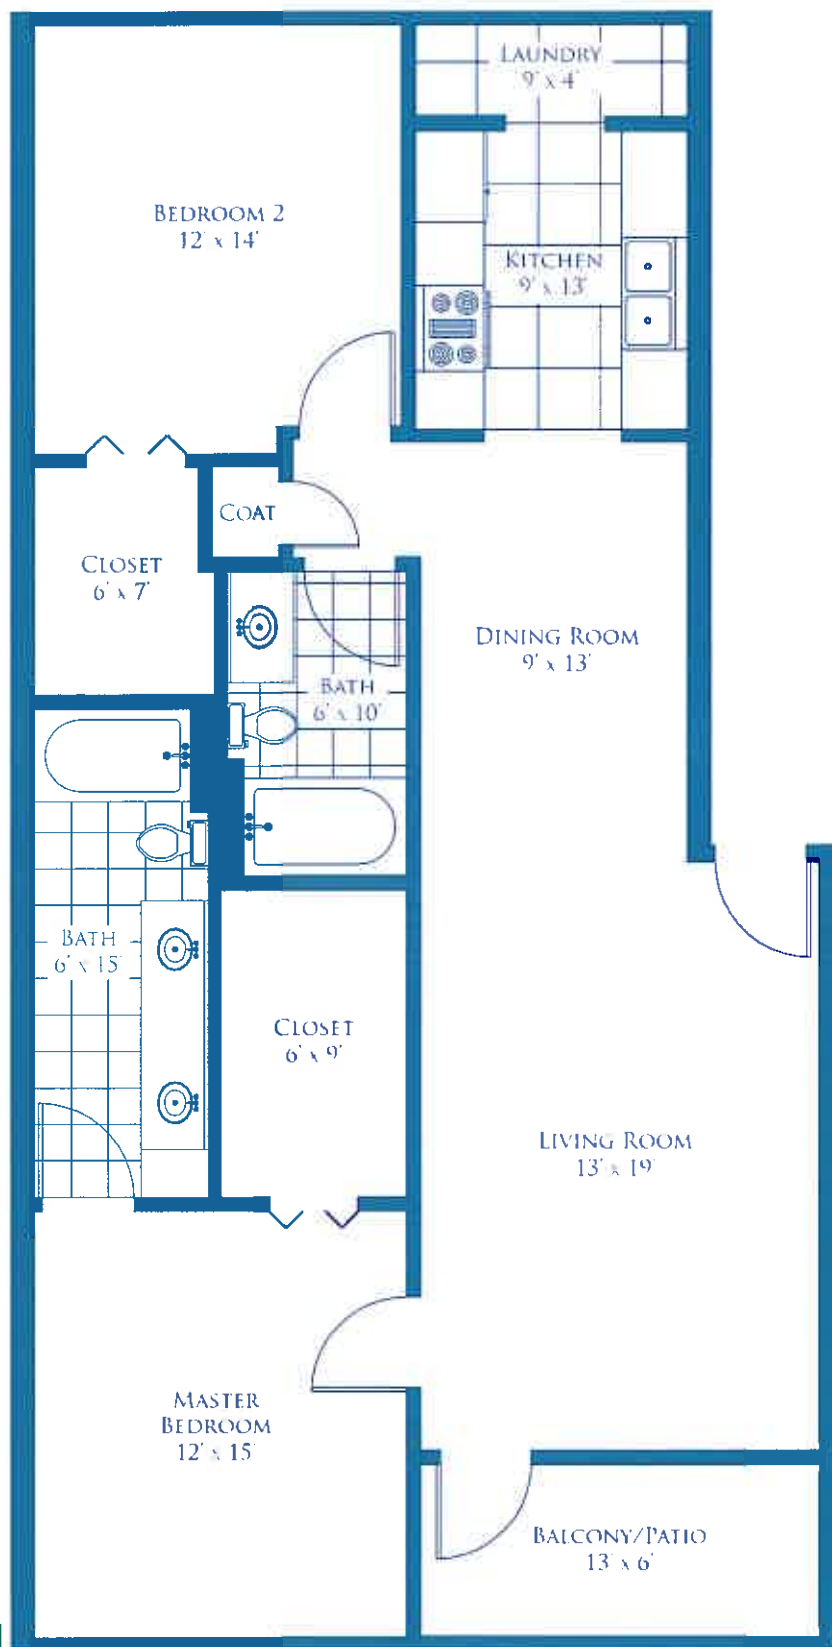

THE VERBENA

TOTAL: 751 S.F.
INTERIOR: 676 S.F.
BALCONY: 75 S.F.

MEASUREMENTS ARE APPROXIMATE
AND MAY VARY FROM ILLUSTRATION

THE BLUEBONNET

TOTAL: 825 S.F.
 INTERIOR: 749 S.F.
 BALCONY: 76 S.F.

MEASUREMENTS ARE APPROXIMATE
 AND MAY VARY FROM ILLUSTRATION

THE PRIMROSE

TOTAL: 987 S.F.
 INTERIOR: 911 S.F.
 BALCONY: 76 S.F.

MEASUREMENTS ARE APPROXIMATE
 AND MAY VARY FROM ILLUSTRATION

THE PALMETTO

TOTAL: 1116 S.F.
INTERIOR: 1040 S.F.
BALCONY: 76 S.F.

MEASUREMENTS ARE APPROXIMATE
AND MAY VARY FROM ILLUSTRATION

THE CYPRESS

TOTAL: 1167 s.f.
INTERIOR: 1092 s.f.
BALCONY: 75 s.f.

MEASUREMENTS ARE APPROXIMATE AND MAY VARY FROM ILLUSTRATION

THE LANTANA

TOTAL: 1941 s.e.
INTERIOR: 1789 s.e.
BALCONY: 152 s.e.

MEASUREMENTS ARE APPROXIMATE
AND MAY VARY FROM ILLUSTRATION