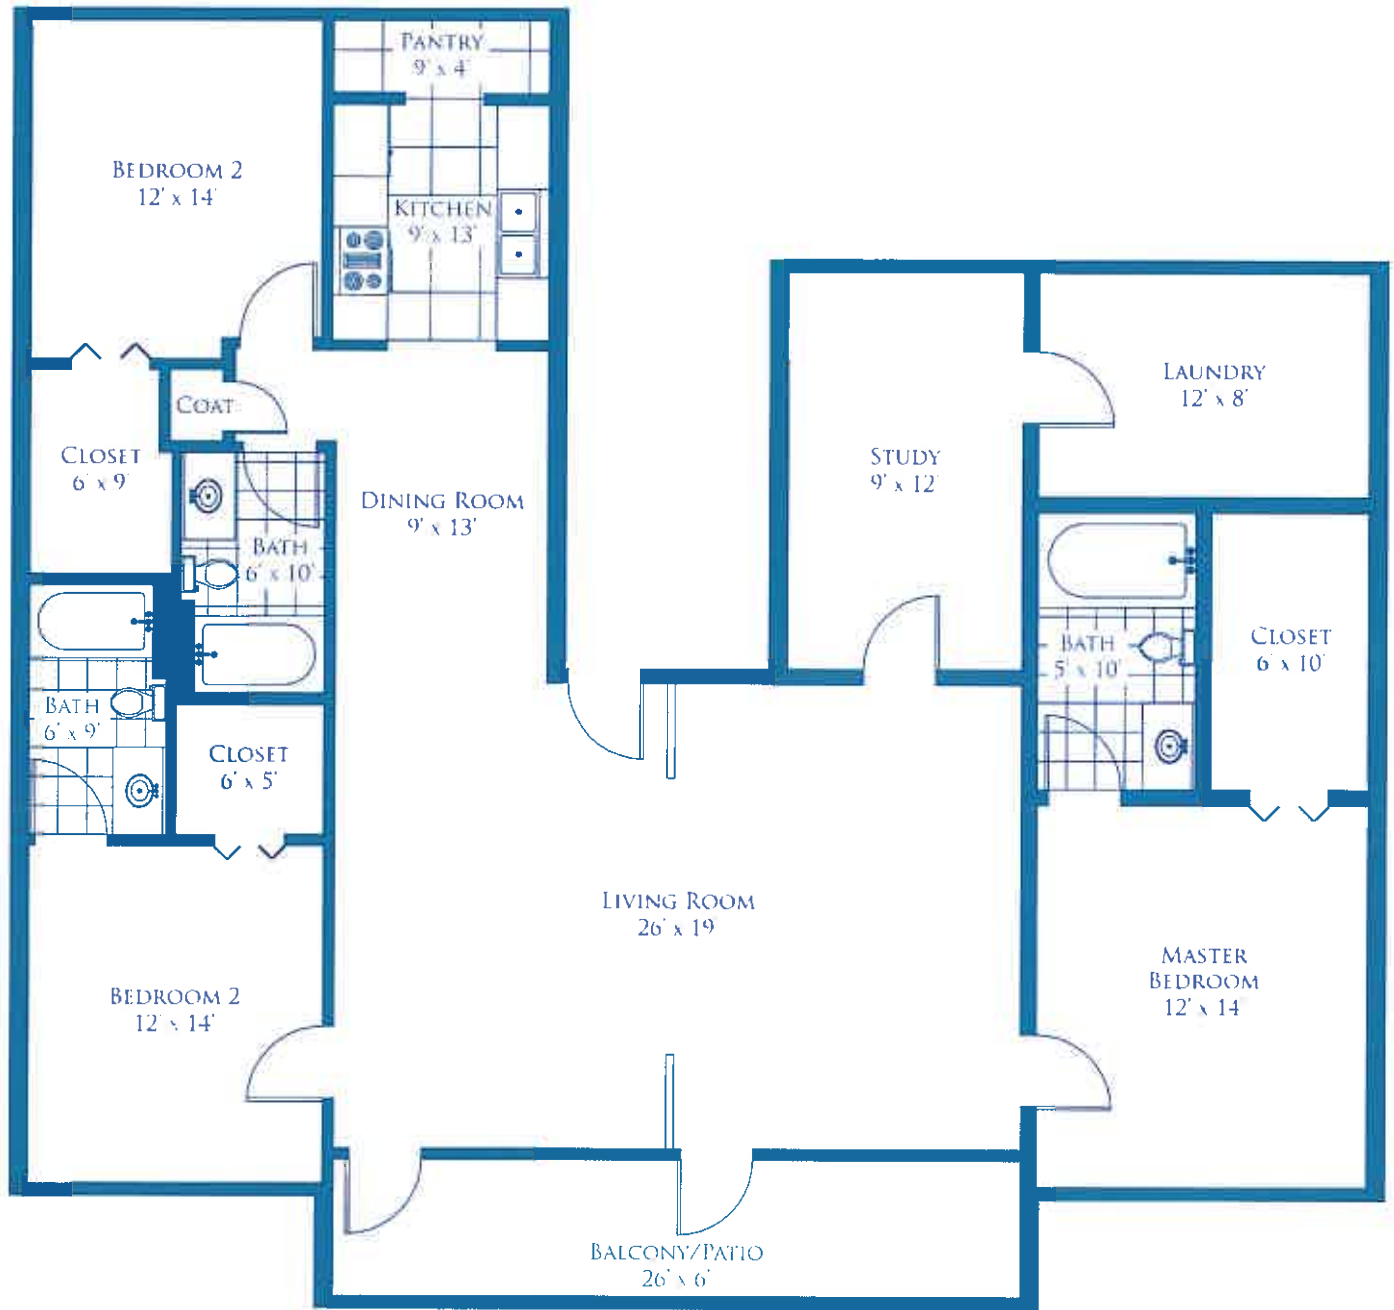

THE VERBENA

TOTAL: 751 S.F.
INTERIOR: 676 S.F.
BALCONY: 75 S.F.

MEASUREMENTS ARE APPROXIMATE
AND MAY VARY FROM ILLUSTRATION

THE BLUEBONNET

TOTAL: 825 S.F.
 INTERIOR: 749 S.F.
 BALCONY: 76 S.F.

MEASUREMENTS ARE APPROXIMATE
 AND MAY VARY FROM ILLUSTRATION

THE PRIMROSE

TOTAL: 987 S.F.
 INTERIOR: 911 S.F.
 BALCONY: 76 S.F.

MEASUREMENTS ARE APPROXIMATE
 AND MAY VARY FROM ILLUSTRATION

THE PALMETTO

TOTAL: 1116 S.F.
INTERIOR: 1040 S.F.
BALCONY: 76 S.F.

MEASUREMENTS ARE APPROXIMATE
AND MAY VARY FROM ILLUSTRATION

THE CYPRESS

TOTAL: 1167 s.f.
INTERIOR: 1092 s.f.
BALCONY: 75 s.f.

MEASUREMENTS ARE APPROXIMATE AND MAY VARY FROM ILLUSTRATION

THE LANTANA

TOTAL: 1941 s.e.
INTERIOR: 1789 s.e.
BALCONY: 152 s.e.

MEASUREMENTS ARE APPROXIMATE
AND MAY VARY FROM ILLUSTRATION